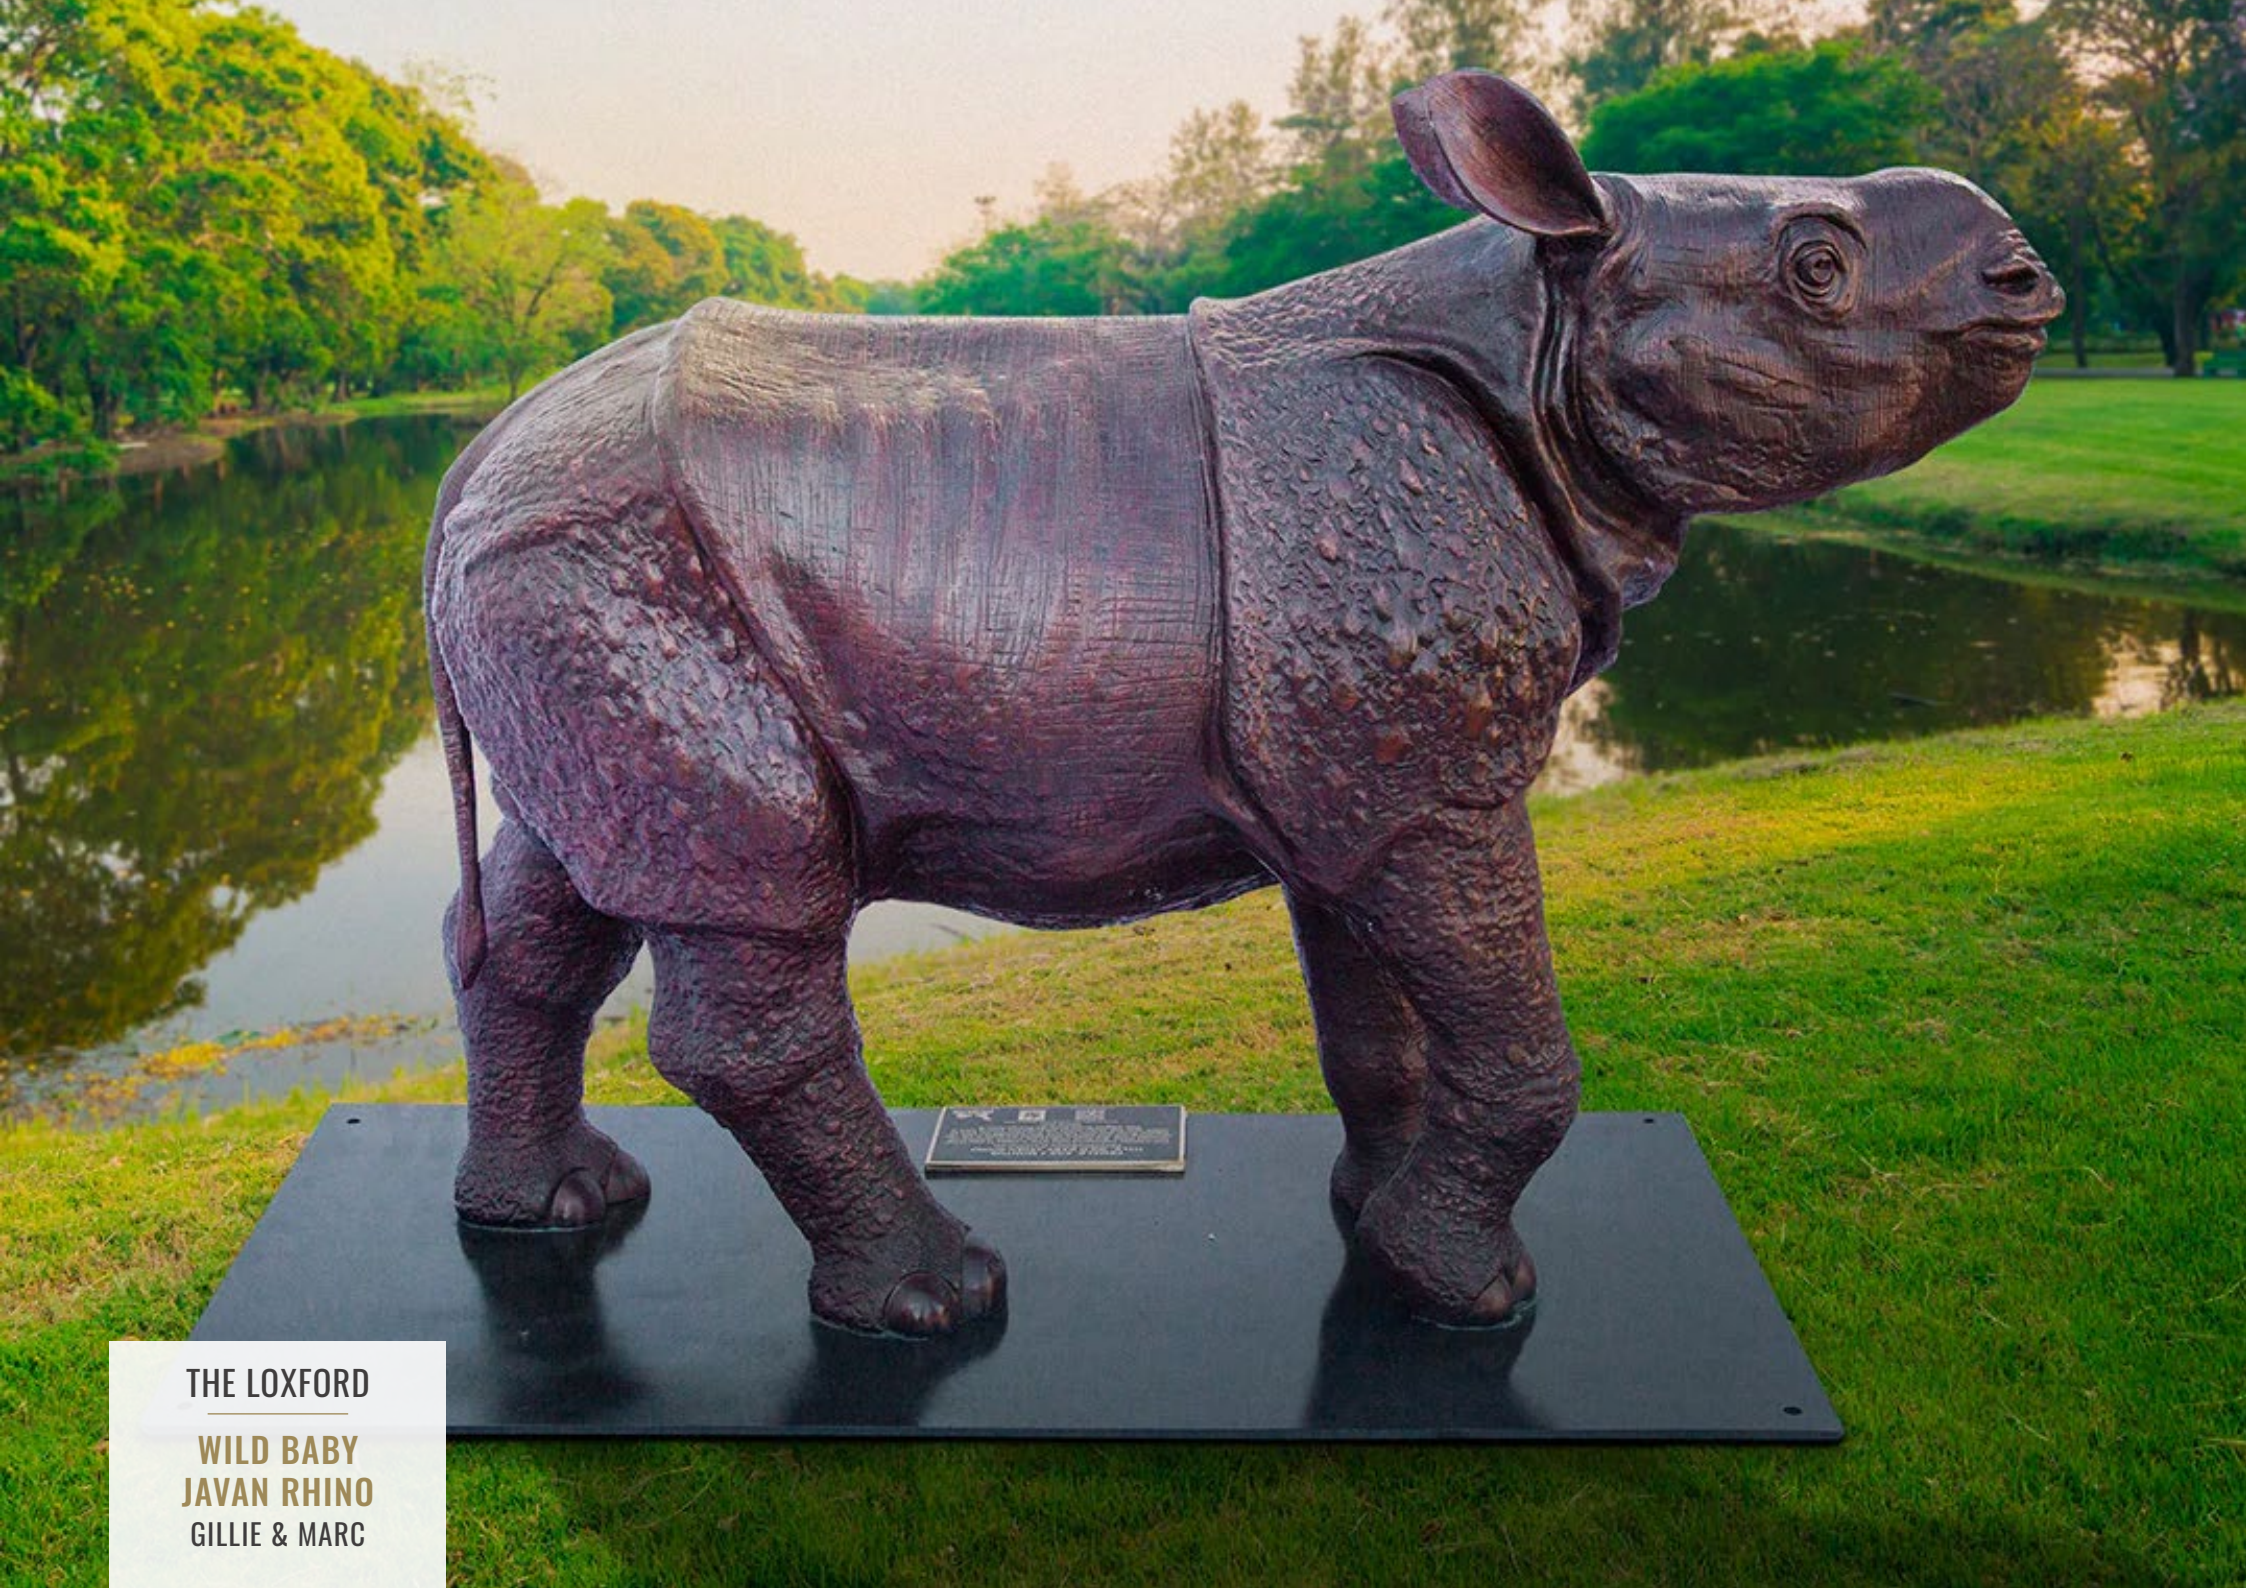

THE LOXFORD

WILD BABY  
BENGAL TIGER  
GILLIE & MARC

TINY WONDERS  
WILD BABY (CORNER PIECE) INSPIRED BY A PHOTOGRAPH TAKEN BY ANNE MORGAN IN THE 1930S. THE SCULPTURE IS A BRONZE CAST OF A WESTERN LOWLAND GORILLA, THE SPECIES MOST LIKELY TO BE FOUND IN THE WILD IN THE CITY OF NEW YORK.

THE LOXFORD  
WILD BABY  
WESTERN LOWLAND  
GILLIE & MARC

THE LOXFORD

WILD BABY  
GIANT PANDA  
GILLIE & MARC

TINY WONDERS

100% WILD-CRISP BEET WAXING  
Chicago Wilds experimental wax is the finest by Gillie  
and Marc. It is made of pure beeswax and is the only wax  
that allows nature to work its magic. It is the only wax  
that is made in the USA and is the only wax that  
is made in the USA and is the only wax that is made in the USA.

MADE IN THE USA

THE LOXFORD

WILD BABY  
POLAR BEAR  
GILLIE & MARC

NANOUK  
THE POLAR BEAR FOR THE YEAR

THE LOXFORD

WILD BABY  
ARCTIC FOX  
GILLIE & MARC

THE LOXFORD  
WILD BABY  
ARCTIC FOX  
GILLIE & MARC

THE LOXFORD

WILD BABY  
JAVAN RHINO  
GILLIE & MARC