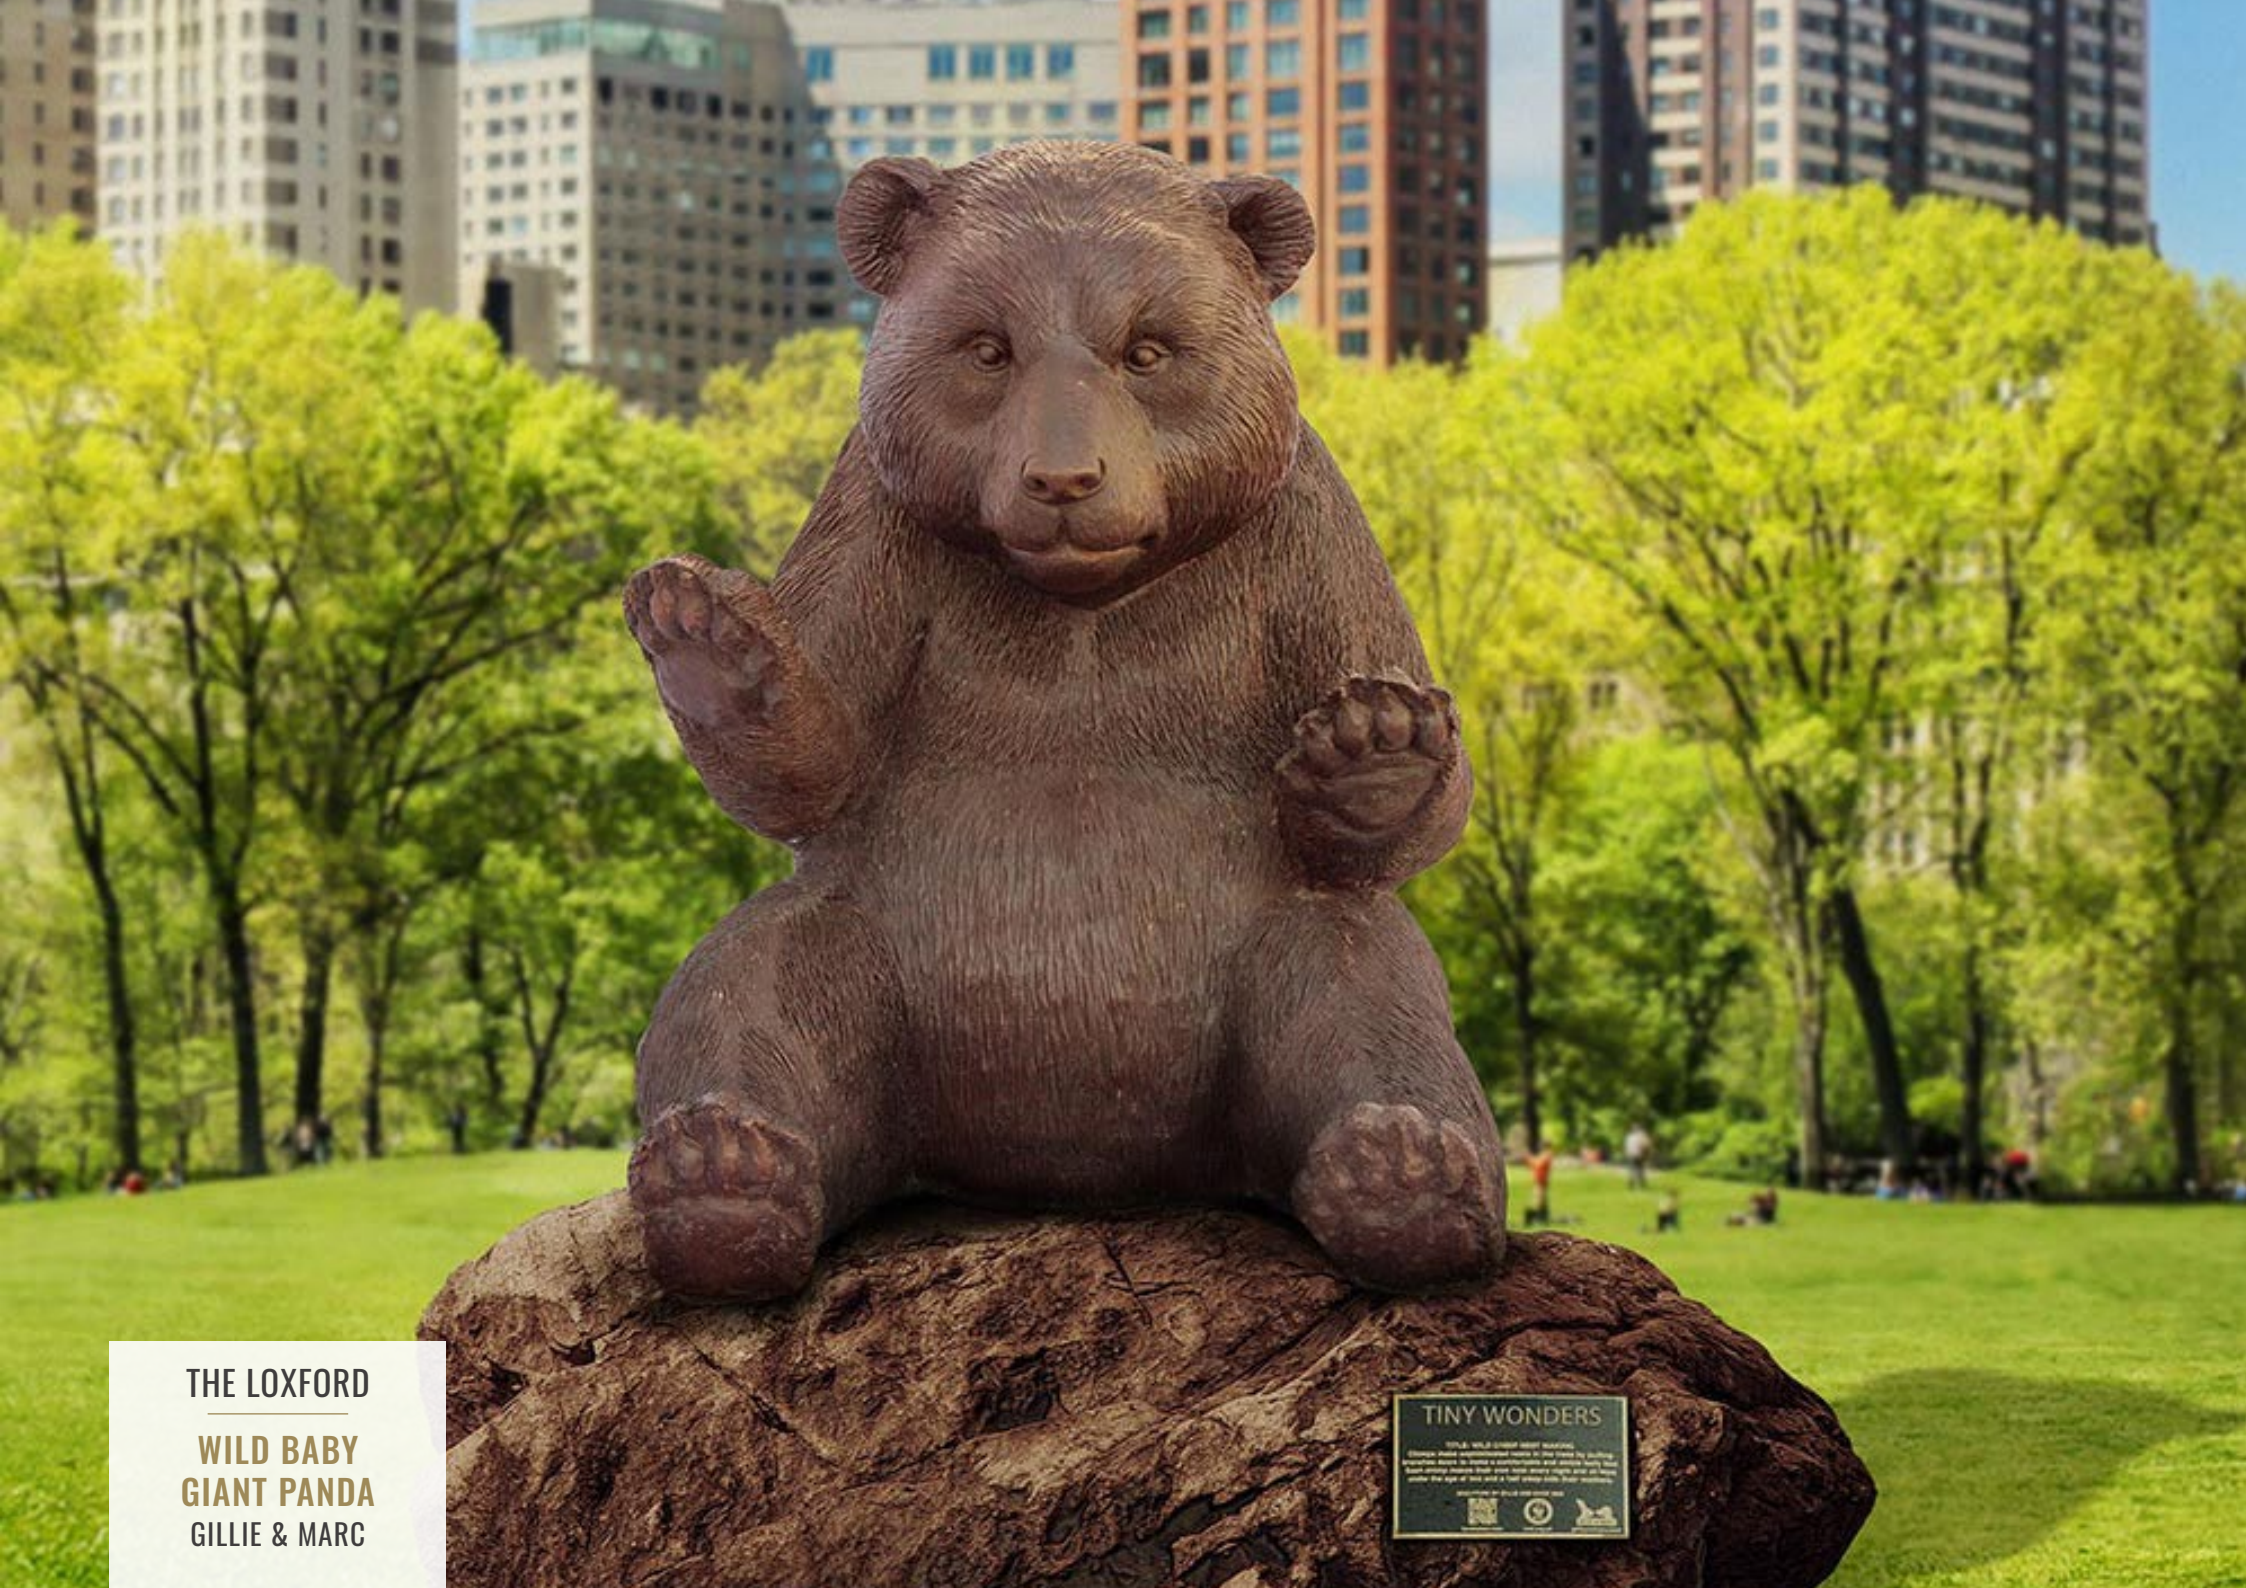

THE LOXFORD

WILD BABY
GIANT PANDA
GILLIE & MARC

TINY WONDERS

100% WILD-CRISP BEET WAXING
Chicago Wilds experimental wax is the finest by Gillie
and Marc. It is made of pure beeswax and is the only wax
that allows nature to work its magic. It is the only wax
that is made in the USA and is the only wax that
is made in the USA and is the only wax that is made in the USA.

MADE IN THE USA