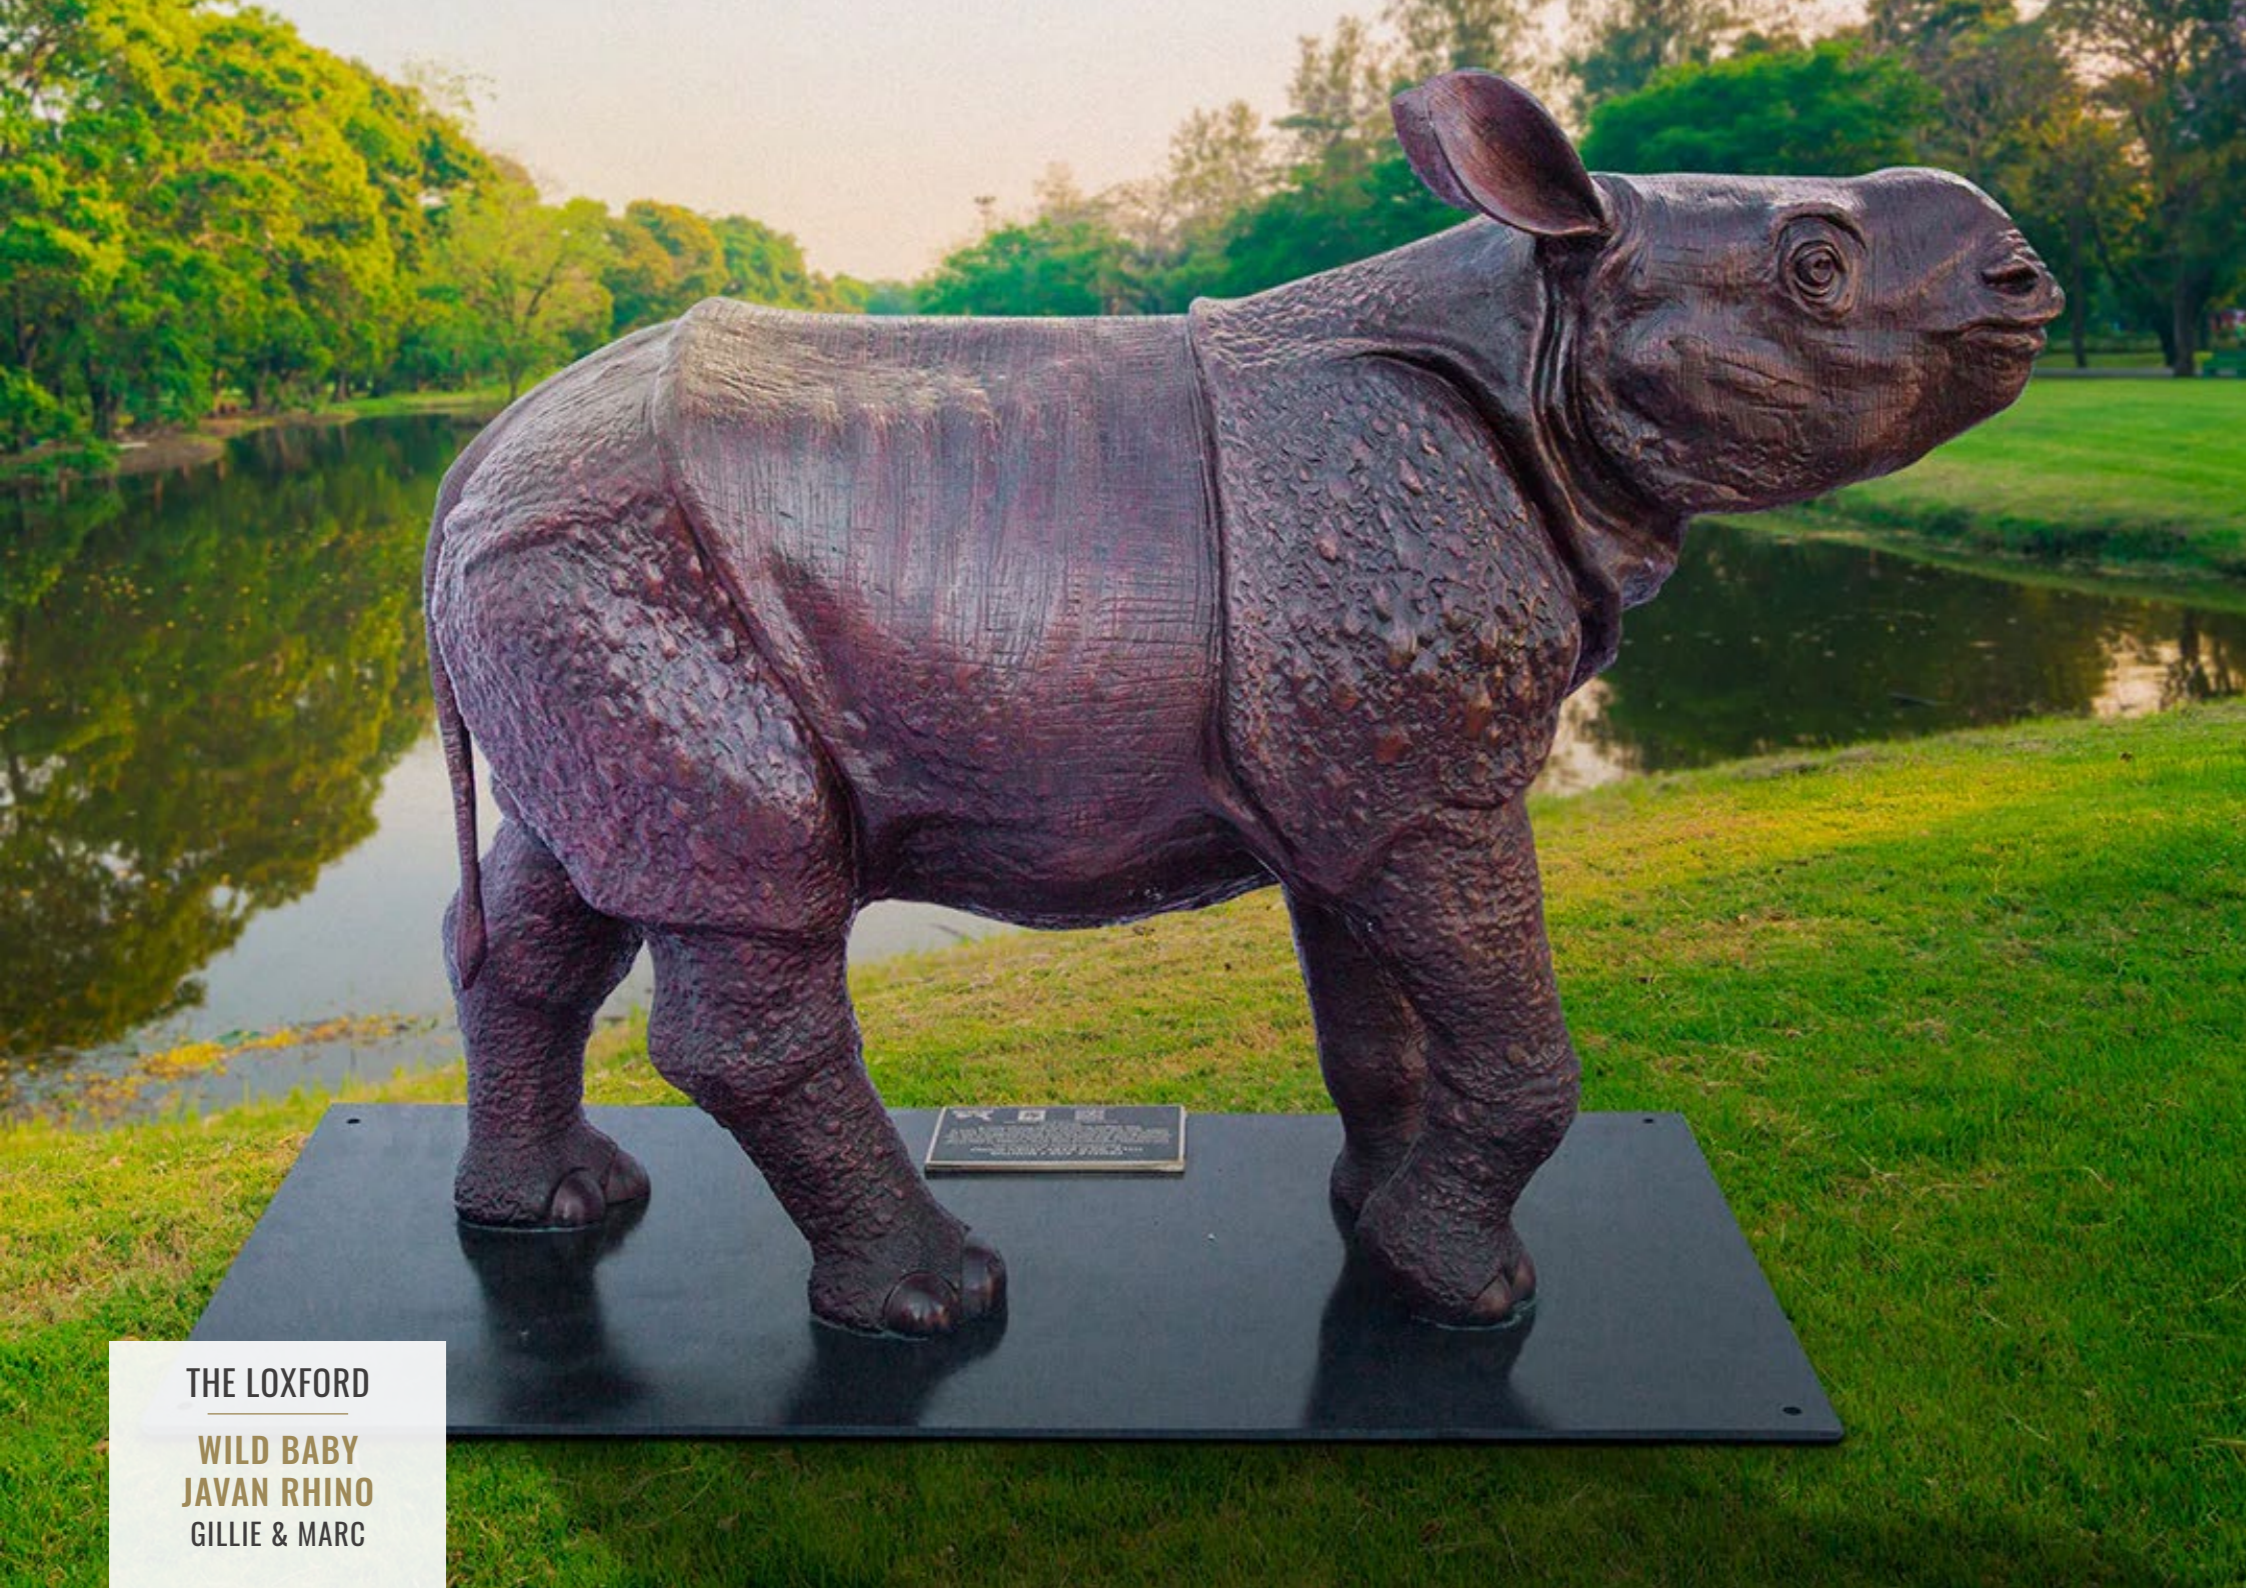

THE LOXFORD

WILD BABY
JAVAN RHINO
GILLIE & MARC

15

PUBLIC ART, NEWCASTLE

TAP OF CUBES	Artist: Ricardo Olivares
CLIMBERS	
MID LIFE CHALLENGE	Artist: Ben Carroll
PAPARAZZI DOG & RABBITWOMEN	Artist: Gillie & Marc
MUDDY	Artist: Thai Bronze
LONG JUMPER	Artist: Claire Bigger
CAVANDISH	Artist: Claire Bigger
SPRINTER	Artist: Claire Bigger
WATER BOY	Artist: Paul Beadle
CAUGHT	Artist: Kelly-Ann Lees
RESILIENCE	Artist: Roger McFarlane
RAY	Artist: Michael Rumble

PUBLIC & STREET ART COLLECTION NOVEMBER 2024